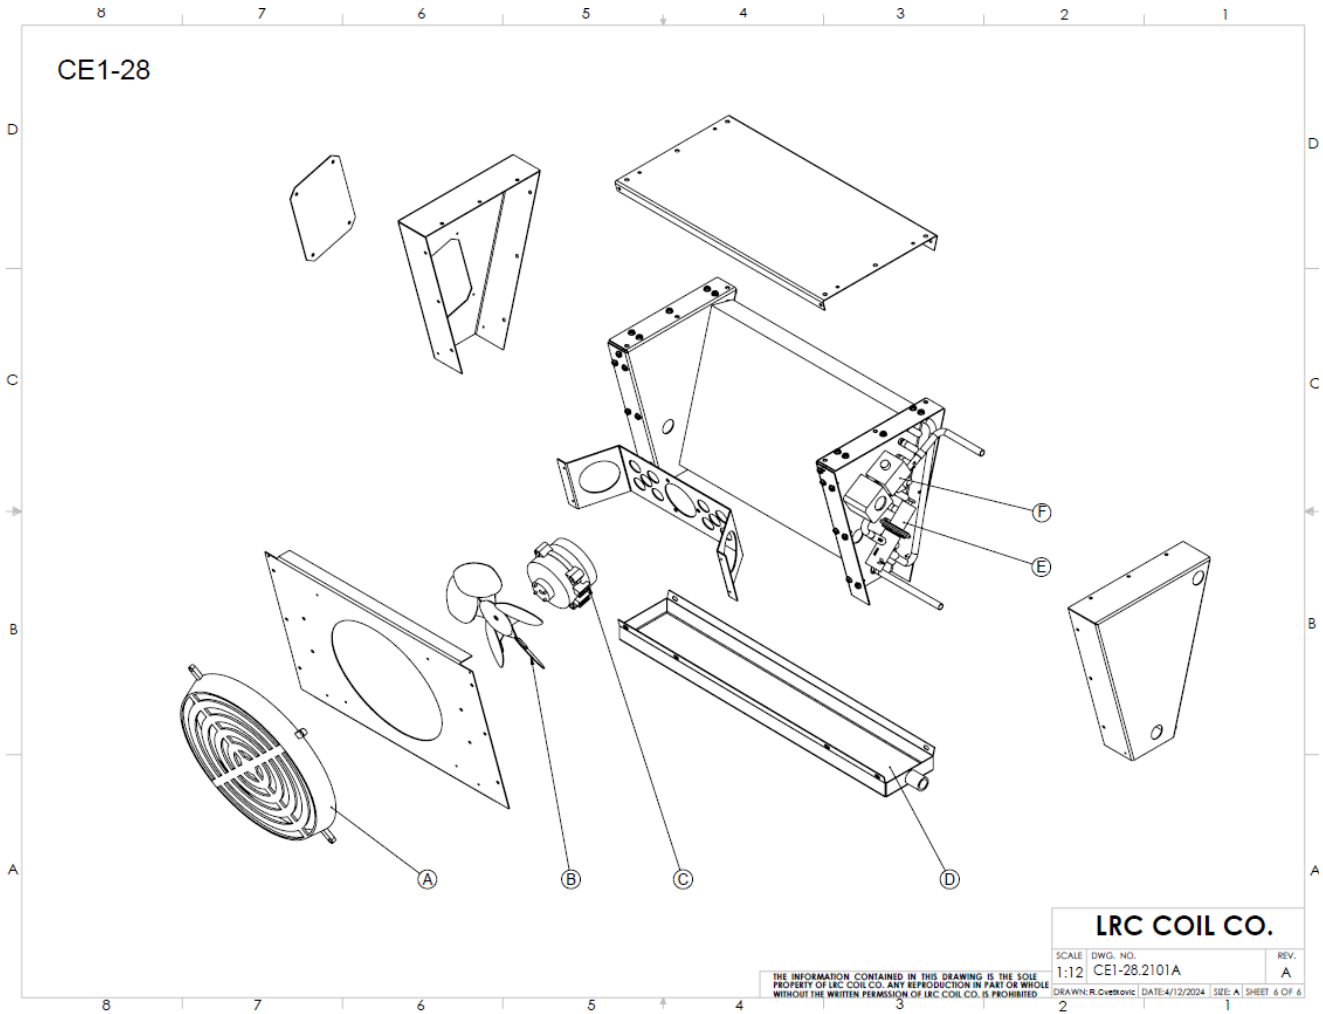

CE SERIES UNITS SPARE PARTS LISTING

General Notes:

Always replace parts using LRC Coil parts for maximum life from the unit.

**DISCONNECT POWER BEFORE SERVICING UNIT OR INJURY
MAY RESULT**

Interpreting Serial Numbers

LRC Coil serial numbers are arranged with a unique serial number and date code.

#####-YYMM

- unique serial number
YYMM – Year Month of manufacture

Model	Part Description	PN	Comment
A	Fan Guard - Plastic	3088	
B	Fan Blade		
	Q (Wine) Series Models -	2295	
	Regular - Refrigeration	2295	
C	Motor		
	120VAC – EC Motor	3707-22 (Wine), “-23” for normal refrigeration	Must specify Q or Regular model
	230VAC – EC Motor	3708 - must specify “-wine” or “-ref”	Must specify Q or Regular model
D	Drain Pan		
	CE1-28	24522-04	
	CE2-89	24056-04	
	CE3-129	24460-09	
E	AXV (Quiet Units Only)	3628	
	Regular TXV's – Consult Refrigeration Wholesaler		AXV externally equalized.
F	LLSV		
	Coil - 24VAC	3130	Alco
	Coil - 120VAC	2761	Alco
	Valve	2351	Alco